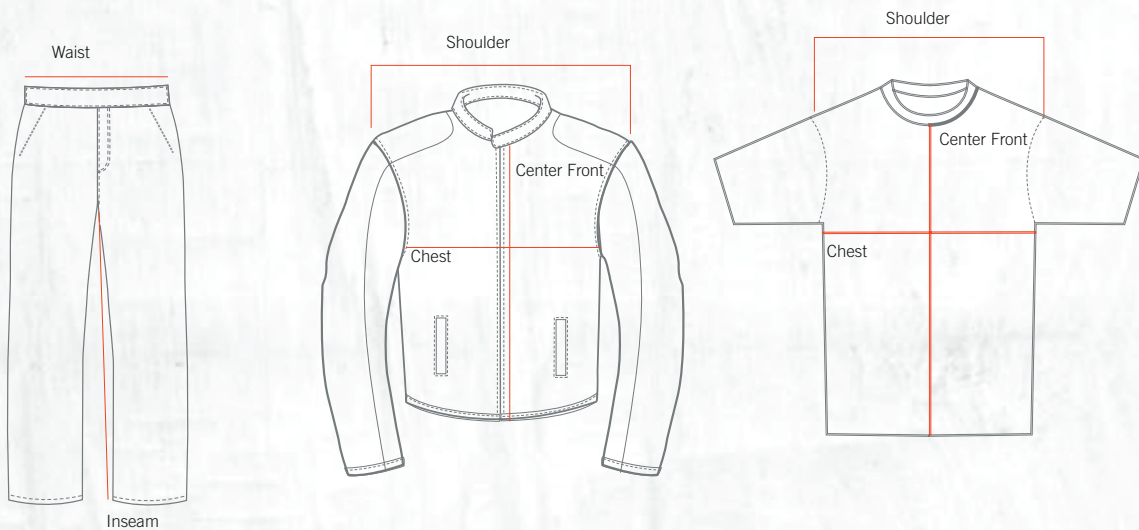

MEASUREMENT GUIDE

Men's Jackets								
Size	Chest		Shoulder		Center Front		Tour Jacket Center Front	
	in	cm	in	cm	in	cm	in	cm
S	43 - 45	110 - 114	19.5	50	21.5	55	23	59
M	45.5 - 47	116 - 120	20.5	52	22	56.5	24	60.5
L	48 - 50	122 - 126	21.5	54	23	58	24.5	62
XL	50.5 - 52	128 - 132	22	56	23.5	59.5	25	63.5
2XL	53 - 54.5	134 - 138	22.5	58	24	61	25.5	65
3XL	55 - 56.5	140 - 144	23.5	60	24.5	62.5	26	66.5
4XL	58.5	149	24.5	63	25.5	64.8	NA	NA
5XL	62	158	26	66	26.5	67	NA	NA

Men's V-Twin Leather & Textile Jackets								
Size	Chest		Shoulder		Center Front		Textile Center Front	
	in	cm	in	cm	in	cm	in	cm
S	43.3	110	20.5	52	21.5	55	22	56
M	46.5	118	20.9	53	22	56	22.5	57
L	49.6	126	21.5	54	22.5	57	23	58
XL	53.5	136	22	56	23	59	23.5	60
2XL	57.5	146	22.5	58	24	61	24.4	62
3XL	61.4	156	23.5	60	24.5	63	25.2	64
4XL	65.4	166	24.4	62	25.6	65	26	66
5XL	69.3	176	25.2	64	26.5	67	26.8	68